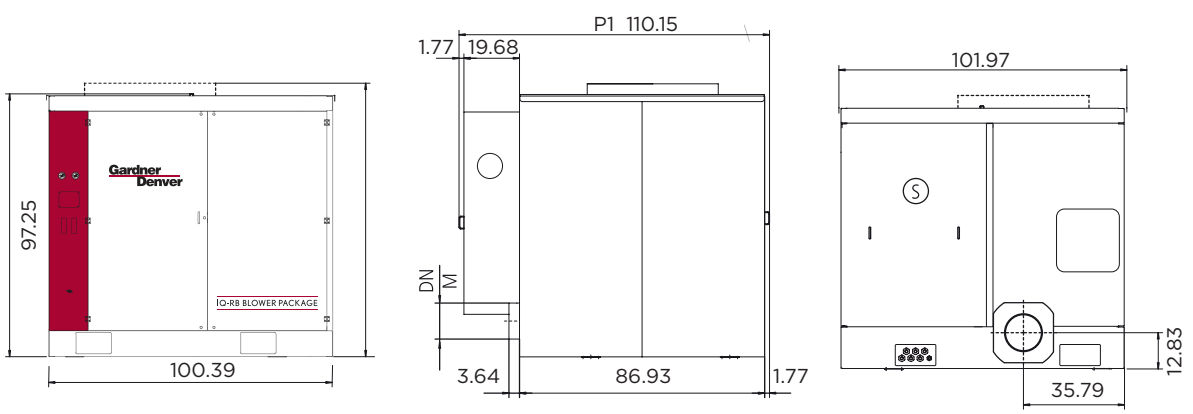

Performances related to atmospheric air: absolute pressure 14.7 psi, temperature 68° F, relative humidity 36%

IQ-RB DIMENSIONS

1
FRAME

2
FRAME

3
FRAME

4
FRAME

5
FRAME

P1 Silencer panels (S) assembled after transport
All dimensions are in inches