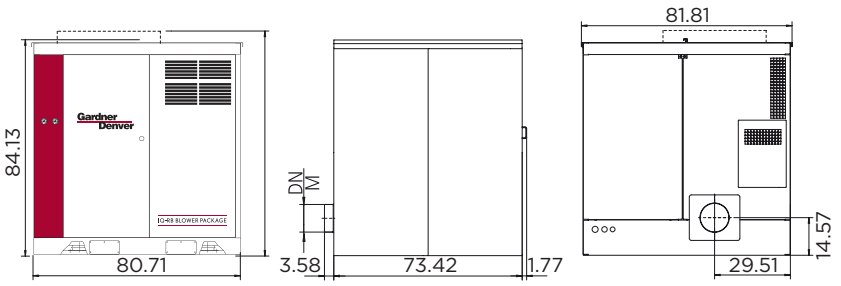

Performances related to atmospheric air: absolute pressure 14.7 psi, temperature 68° F, relative humidity 36%

IQ-RB DIMENSIONS

1
FRAME

2
FRAME

3
FRAME

4
FRAME

5
FRAME

P1 Silencer panels (S) assembled after transport
All dimensions are in inches