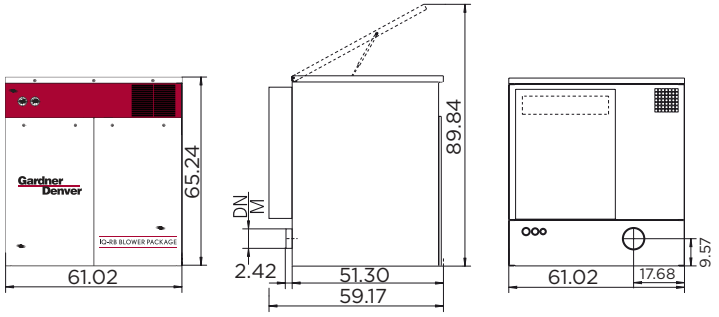

Performances related to atmospheric air: absolute pressure 14.7 psi, temperature 68° F, relative humidity 36%

IQ-RB DIMENSIONS

1
FRAME

2
FRAME

3
FRAME

4
FRAME

5
FRAME

P1 Silencer panels (S) assembled after transport
All dimensions are in inches