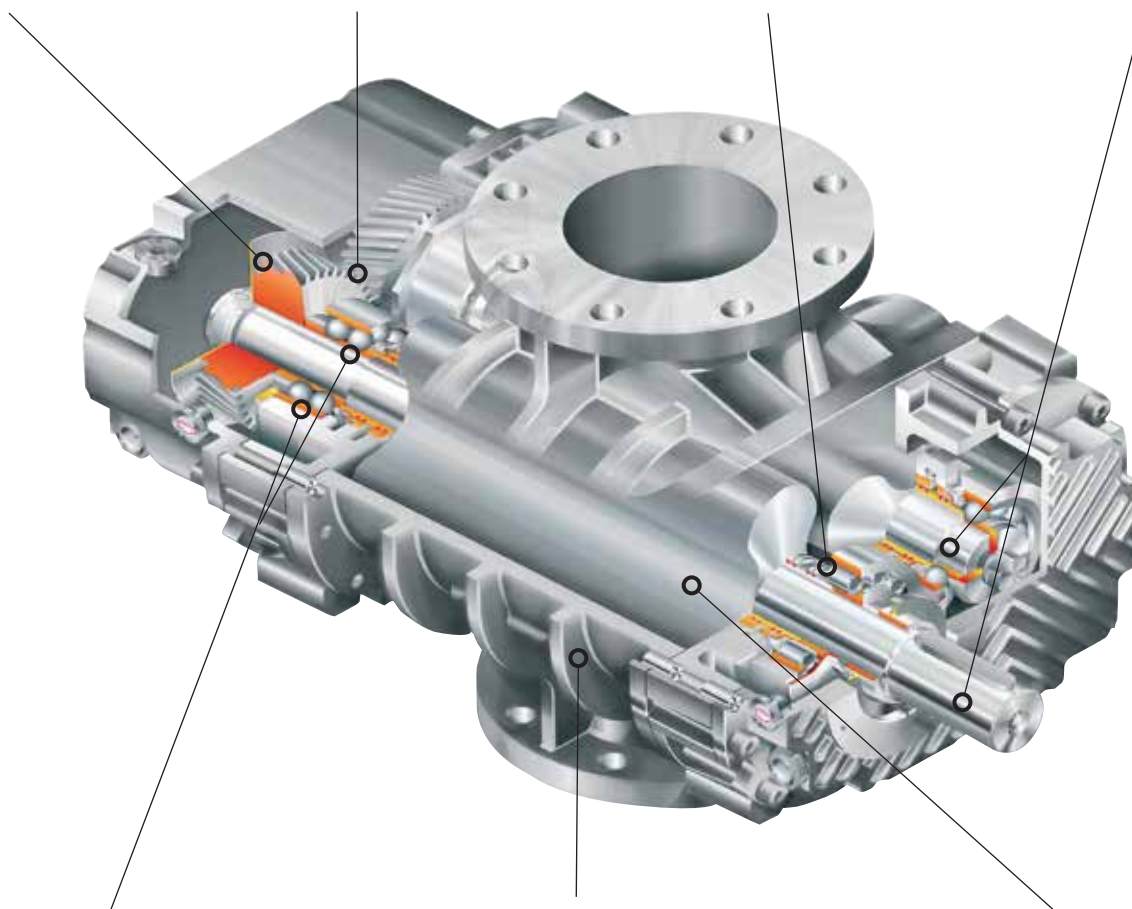

Gardner Denver

POSITIVE DISPLACEMENT BLOWER PACKAGES

IQ-RB Series

It's all about...

the IQ-RB BLOWER PACKAGE

Features

- RBS blower (tri-lobe design)
- Fixed speed & variable speed
- Inverter duty motors for VFD capabilities
- Mechanical gauges

HELICAL GEARS

Helical timing gears for smooth and quiet operation at all speeds

LEAK-FREE OPERATION

Piston rings and flinger maximize seal life in continuous severe duty applications

DURABLE SHAFTS

High strength shafts that allow higher operating pressures and rotation speeds

LONG LIFE BEARINGS

Reinforced roller bearings are calculated for a lifespan of 100,000 hours under the most severe operating conditions

SINGLE PIECE CYLINDER

High strength impeller case is heavily ribbed and machined from a single piece of cast iron to retain internal clearances and improve heat dissipation

THREE-LOBE ROTORS

Involute three-lobe rotors offer the highest performances and efficiencies

It's all about...

THE SIMPLICITY

Design Features

- Patented design reduces noise
- Compact design = decreased system costs
- Can be installed side-by-side
- Easy access via removable front and upper panels