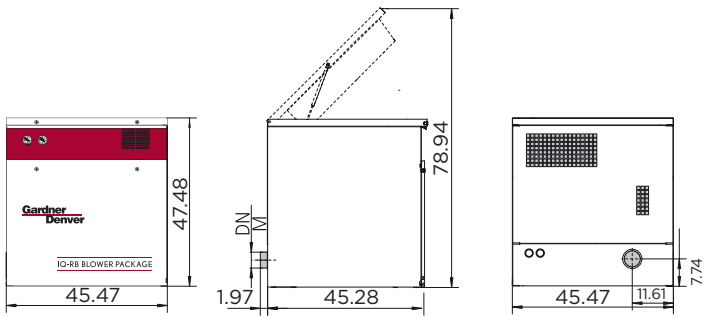

Performances related to atmospheric air: absolute pressure 14.7 psi, temperature 68° F, relative humidity 36%

IQ-RB DIMENSIONS

1
FRAME

2
FRAME

3
FRAME

4
FRAME

5
FRAME

P1 Silencer panels (S) assembled after transport
All dimensions are in inches