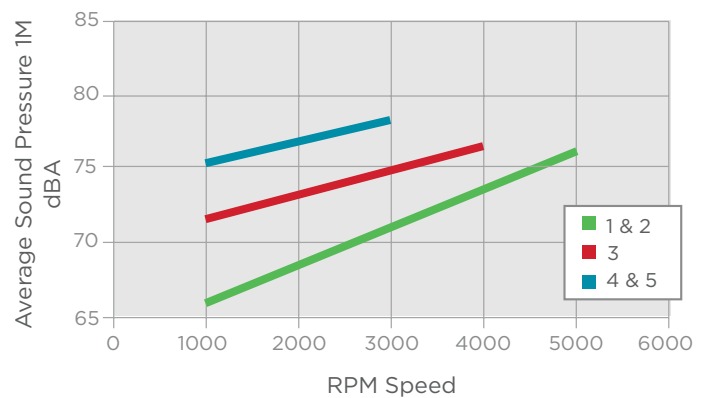

IQ-RB NOISE LEVEL